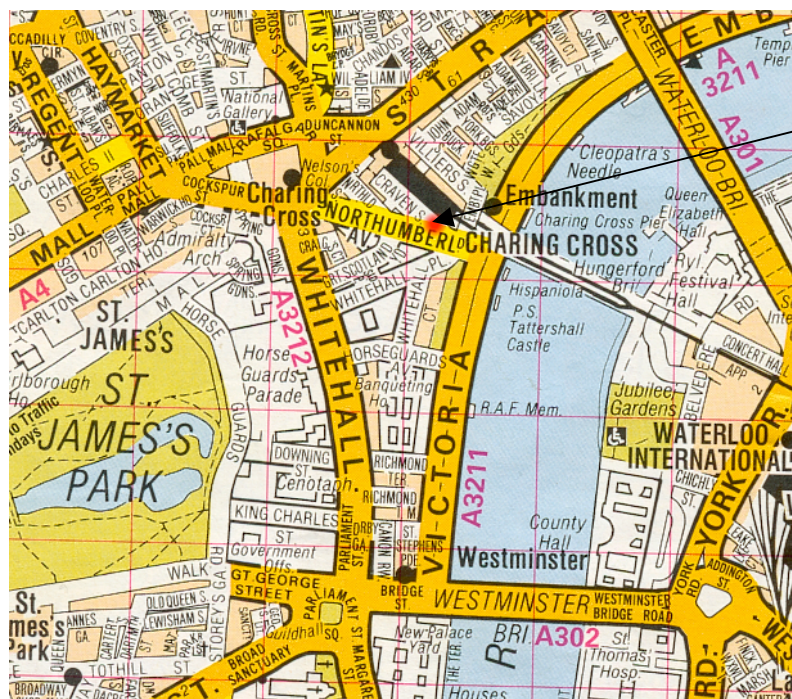

John Ellerman Foundation

John Ellerman Foundation
Aria House
23 Craven Street
London WC2N 5NS

T: 020 7930 8566

Directions to the John Ellerman Foundation

From the Embankment Tube Station

Take the Villiers Street Exit. Turn left and walk through Embankment Place. Follow the Playhouse Theatre into Craven Street. 10 yards along the road you will come across iron gates, which are the entrance to Aria House. There is an intercom for The John Ellerman Foundation.

From Charing Cross Station

Exit from the main front entrance of the station to the Strand. Turn left. Then turn left again between Next and Boots. Walk down Craven Street towards the river. Just before the Playhouse Theatre on the left-hand side, the iron gates are the entrance to Aria House. There is an intercom for The John Ellerman Foundation.