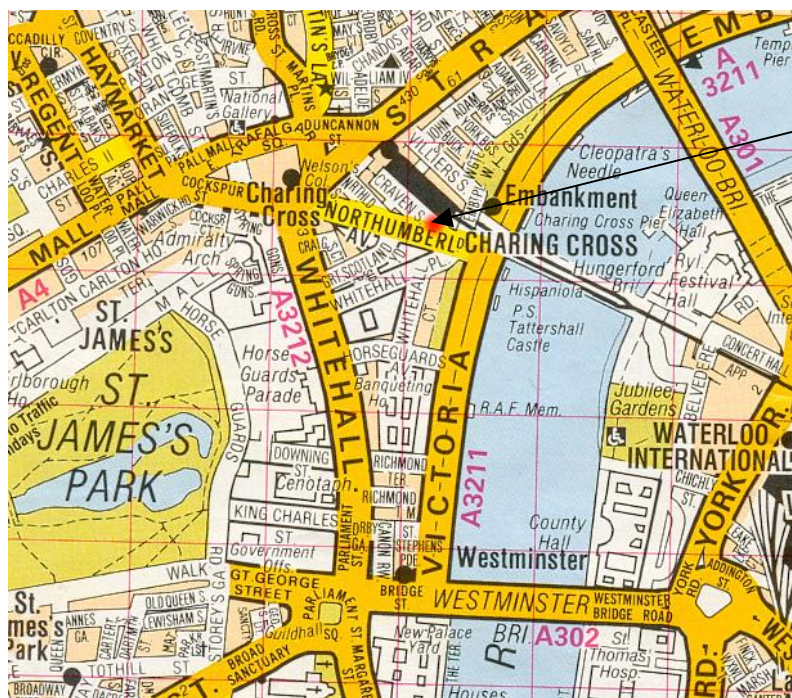

John Ellerman Foundation

John Ellerman Foundation
Aria House
23 Craven Street
London WC2N 5NS

T: 020 7930 8566

Directions to the John Ellerman Foundation

From the Embankment Tube Station

Take the Villiers Street Exit. Turn left and walk through Embankment Place. Follow the Playhouse Theatre into Craven Street. 10 yards along the road you will come across iron gates, which are the entrance to Aria House. There is an intercom for the John Ellerman Foundation.

From Charing Cross Station

Exit from the main front entrance of the station to the Strand. Turn left. Then turn left again between Next and Boots. Walk down Craven Street towards the river. Just before the Playhouse Theatre on the left-hand side, the iron gates are the entrance to Aria House. There is an intercom for the John Ellerman Foundation.